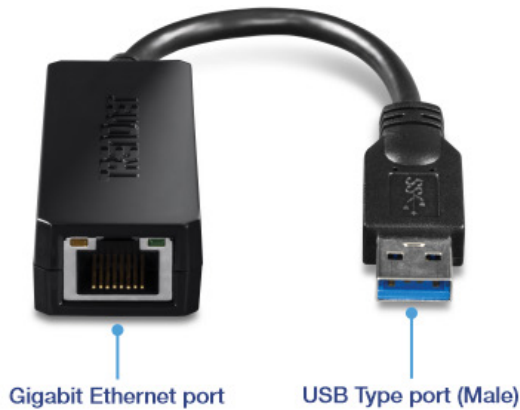

СЕТЕВОЕ РЕШЕНИЕ

Internet