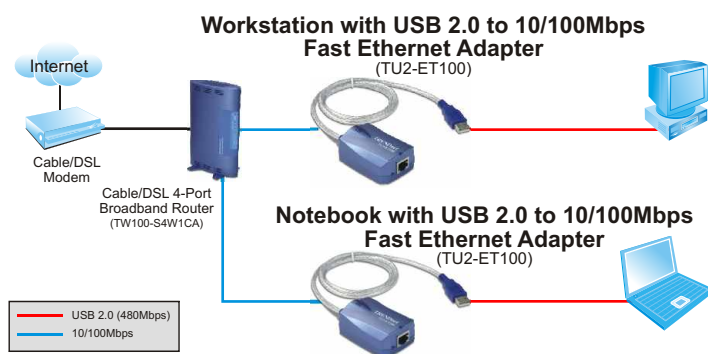

TU2-ET100 (v.2)

USB 2.0 to 10/100Mbps Fast Ethernet Adapter

Specifications

Interface:

- USB 2.0, 1.1, 1.0

Standard:

- IEEE 802.3 10Base-T
- IEEE 802.3u 100Base-TX
- ASI/IEEE 802.3 Auto-Negotiation

Ports:

- 1 x Upstream Plug
- 1 x 10/100Mbps Fast Ethernet Port

Data Rate (Half/Full Duplex):

- Ethernet: 10/20Mbps
- Fast Ethernet: 100/200Mbps
- USB: 480Mbps (High-Speed)

Power Mode:

- Bus-Power Mode

Driver Support:

- OS Compliant Windows 98(SE)/ME/2000/XP

Diagnostic LEDs:

- Link/ACT

Dimensions:

- 65 x 48 x 28mm (2.6 x 1.9 x 1.1 inches)

Weight:

- 71g. (2.5 oz.)

Operating Temperature:

- 0° ~ 40° C (32° ~ 104° F)

Storage Temperature:

- -10° ~ 70° C (14° ~ 158° F)

Operating Humidity:

- 0 % ~ 90 % non-condensing

Certifications:

- FCC, CE

Solution de Réseaux

To Order Please Call:
1-888-326-6061

RELATED PRODUCT

- → **TU2-700:**
  USB to PS/2 Converter
- → **TU2-400:**
  4-port Hi-Speed USB Hub

ORDERING INFORMATION

TRENDware International, Inc.
3135 Kashiwa Street
Torrance, CA. 90505. USA
Tel: 310-891-1100
Fax: 310-891-1111
Web: www.TRENDNET.com
Email: sales@trendware.com