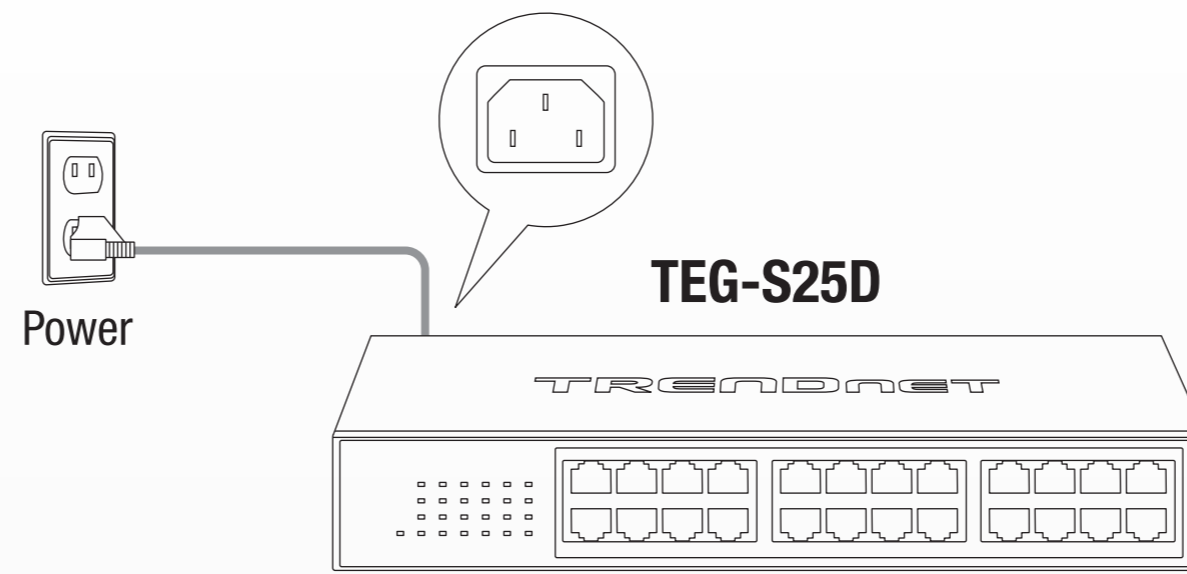

TRENDNET[®]

Quick Installation Guide

24-Port Gigabit Switch
TEG-S25

24-Port Gigabit Desktop Switch
TEG-S25D

16-Port Gigabit Switch
TEG-S17

16-Port Gigabit Desktop Switch
TEG-S17D

Note: The switch may be different than the one shown in the examples.

Gaming Console

Smart TV

Note: Verify the switch's LEDs are working properly. Please see the table below:

LED	Status	Description
Power	Green	Powered on
	Off	Powered off
LINK/ACT	Green (Solid Light)	Connection at 10/100/1000Mbps
	Green (Blinking)	Data Transmission at 10/100/1000Mbps
	Off	No link