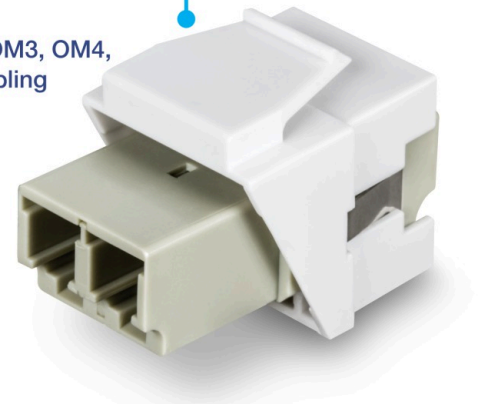

TRENDnet's LC Duplex Fiber Optic Keystone Coupler Jacks – 5-Pack, model TC-K05LC, includes five LC duplex fiber keystone jacks for use with TRENDnet's TC-KP24SA blank shielded keystone patch panel. These fiber keystone jacks are designed for gigabit and 10G fiber optic network applications. Each fiber keystone jack is designed for use with single-mode or multi-mode fiber cabling. The LC fiber female-to-female coupler design makes it easy and simple to join two fiber patch cables together. These LC duplex fiber coupler jacks feature a convenient tool-less snap-in design for easy installation.

Tool-less Installation

These LC duplex fiber coupler jacks feature a convenient tool-less snap-in design for easy installation

Compatibility

Works with blank shielded keystone patch panels and wall plates

5-Pack

Includes five LC duplex fiber keystone jacks for use with TRENDnet's TC-KP24SA blank shielded keystone patch panel

Compatible with single-mode & multi-mode fiber

Duplex LC connector with protective caps

Tool-less Installation

Supports OM1, OM2, OM3, OM4, and OS2 fiber cabling

SPECIFICATIONS

Features

- 5-pack LC duplex fiber optic keystone jacks
- Compatible with single-mode OS2 with 9 microns
- Compatible with multi-mode OM1, OM2, OM3, PM4 with 50/62.5 microns
- Duplex LC connector with protective caps
- Use with TC-KP24SA shielded blank keystone patch panel (sold separately)