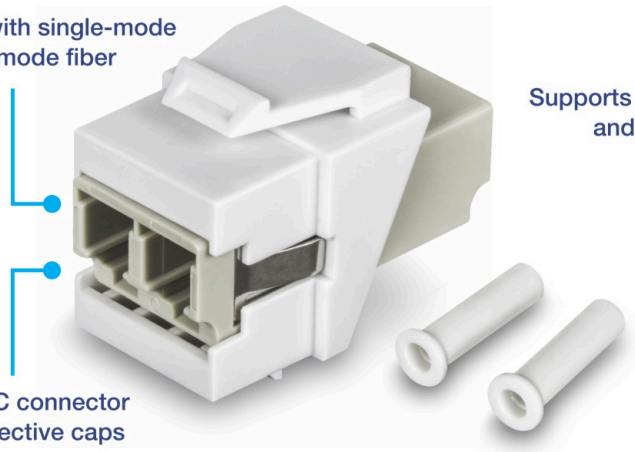

TRENDnet's LC Duplex Fiber Optic Keystone Coupler Jacks – 5-Pack, model TC-K05LC, includes five LC duplex fiber keystone jacks for use with TRENDnet's TC-KP24SA blank shielded keystone patch panel. These fiber keystone jacks are designed for gigabit and 10G fiber optic network applications. Each fiber keystone jack is designed for use with single-mode or multi-mode fiber cabling. The LC fiber female-to-female coupler design makes it easy and simple to join two fiber patch cables together. These LC duplex fiber coupler jacks feature a convenient tool-less snap-in design for easy installation.

FEATURES

Coupler Design

The LC duplex fiber (female-to-female) coupler design makes it easy and simple to join two fiber patch cables together

Fiber Performance

Each LC fiber optic keystone jack provides up to 10Gbps speeds for long distance fiber applications

Tool-less Installation

These LC duplex fiber coupler jacks feature a convenient tool-less snap-in design for easy installation

Compatibility

Works with blank shielded keystone patch panels and wall plates

5-Pack

Includes five LC duplex fiber keystone jacks for use with TRENDnet's TC-KP24SA blank shielded keystone patch panel

Compatible with single-mode & multi-mode fiber

Duplex LC connector with protective caps