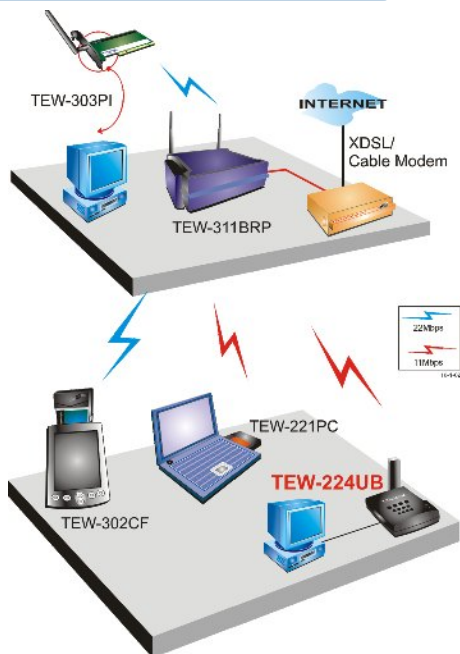

TEW-224UB

11Mbps Wireless USB Network Adapter

SPECIFICATIONS

Host Interface:

- USB Specification 1.1

Standards:

- IEEE 802.11b

Data Rate:

- 11Mbps, 5.5Mbps, 2Mbps, and 1Mbps

Module Technique:

- Direct Sequence Spread Spectrum (DSSS), CCK, DBPSK, DQPSK

Antenna:

- Sleeved Dipole Antenna (rotating angle 0° ~ 90°)

Media Access Protocol:

- CSMA/CA with ACK

LED Indicator:

- Power, RX, and TX

Frequency:

- 2.412 to 2.4835GHz (Industrial Scientific Medical Band)

Output Power:

- 16dBm (typical)

Receiving Sensitivity:

- 10 – 5 BER;
- -82 dBm @ 11Mbps,
- -87 dBm @ 5.5Mbps,
- -87 dBm @ 2Mbps,
- -92 dBm @ 1Mbps

Power Consumption:

- +5VDC (TX: 450mA, RX: 300mA)

Channels:

- 11 Channels (US/Canada)

Dimensions:

- 108 x 63 x 21 mm (4.25 x 2.48 x 0.83 inch)

Weight:

- 71g (2.5oz.)

Temperature:

- Operating: 0° ~ 60° C (32° ~ 140° F)
- Storage: -20° ~ 65° C (-4° ~ 149° F)

Humidity:

- Max. 95% (Non-condensing)

Certification:

- FCC, CE

NETWORKING SOLUTIONS

To Order Please Call:
1-888-326-6061

PRODUCT INFORMATION

- TEW-221PC: 11Mbps Wireless CardBus PCMCIA Network Adapter
- TEW-223PI: 11Mbps Wireless PCI Network Adapter
- TEW-224UB: 11Mbps Wireless USB Network Adapter
- TEW-303PI: 22/11Mbps Wireless PCI Network Adapter
- TEW-310APB: 22/11Mbps Wireless Access Point + Bridge
- TEW-311BRP: 22/11Mbps Wireless Broadband Router + Access Point
- TEW-PS3: 3-port Wireless Ethernet Print Server

ORDERING INFORMATION

TRENDware International, Inc.
3135 Kashiwa Street
Torrance, CA. 90505. USA
Tel: 310-891-1100
Fax: 310-891-1111
Web: www.TRENDNET.com
Email: sales@trendware.com

TRENDnet
TRENDware, USA