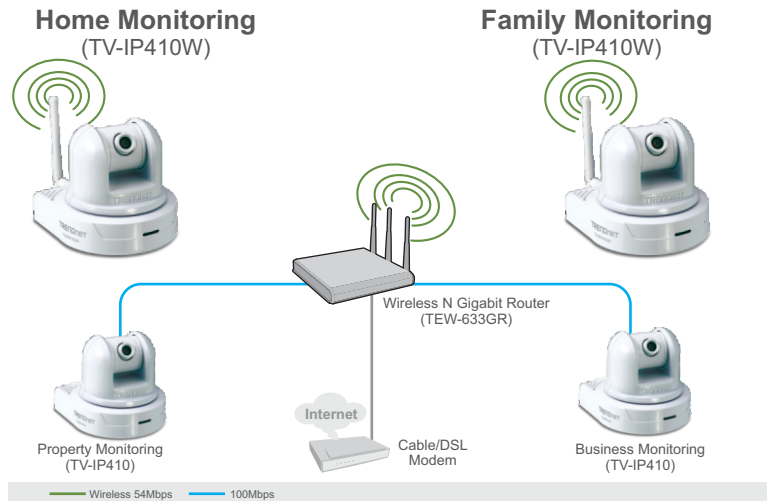

SecurView Wireless Pan/Tilt/Zoom Internet Camera TV-IP410W (A1.0R)

SPECIFICATIONS

System Requirement (SecurView™ Software)	
CPU	• Pentium 4 1GHz or above
Memory Size	• 512MB or above
Resolution	• 1024 X 768 or above
Supported OS	• Windows 2000/XP/Vista
Physical / Environment	
Dimension	• 115 x 110 x 105 mm (4.53 x 4.33 x 4.13 in.)
Weight	• 335g (12.4oz.)
Power	• 12VDC, 1.5A external power adapter (3.5mm)
Power Consumption	• 9 watts (max)
LEDs	• Power (orange), link (green), LED enable/ disable support
Temperature	• Operating: 0° C ~45° C (32° F ~113° F) • Storage: -10° C ~-60° C (14° F ~ 140° F)
Wireless	
Standard	• IEEE 802.11b/g
Security	• 64/128-bit WEP, WPA-PSK, WPA2-PSK (TKIP/AES)
Antenna	• 2dBi detachable reverse SMA connector
Other	
GPIO	• 1 input and 1 output

NETWORKING SOLUTIONS

PACKAGE CONTENTS

- TV-IP410W
- Multi-Language Quick installation Guide
- CD-ROM (User's Guide and Utility)
- Cat.5 Ethernet (1.8 m/5.9 ft)
- Power adapter (12VDC, 1.5A)
- GPIO adapter
- Mounting kit

RELATED PRODUCTS

TV-IP410	SecurView Pan/Tilt/Zoom Internet Camera
TV-IP422	SecurView Day/Night Pan/Tilt/Zoom Internet Camera
TV-IP422W	SecurView Wireless Day/Night Pan/Tilt/Zoom Internet Camera

ORDERING INFORMATION

TRENDnet®

20675 Manhattan Place, Torrance, CA 90501 USA
Tel: 1-310-961-5500
Fax: 1-310-961-5511
Web: www.trendnet.com
Email: sales@trendnet.com

To Order Please Call:

1-888-326-6061