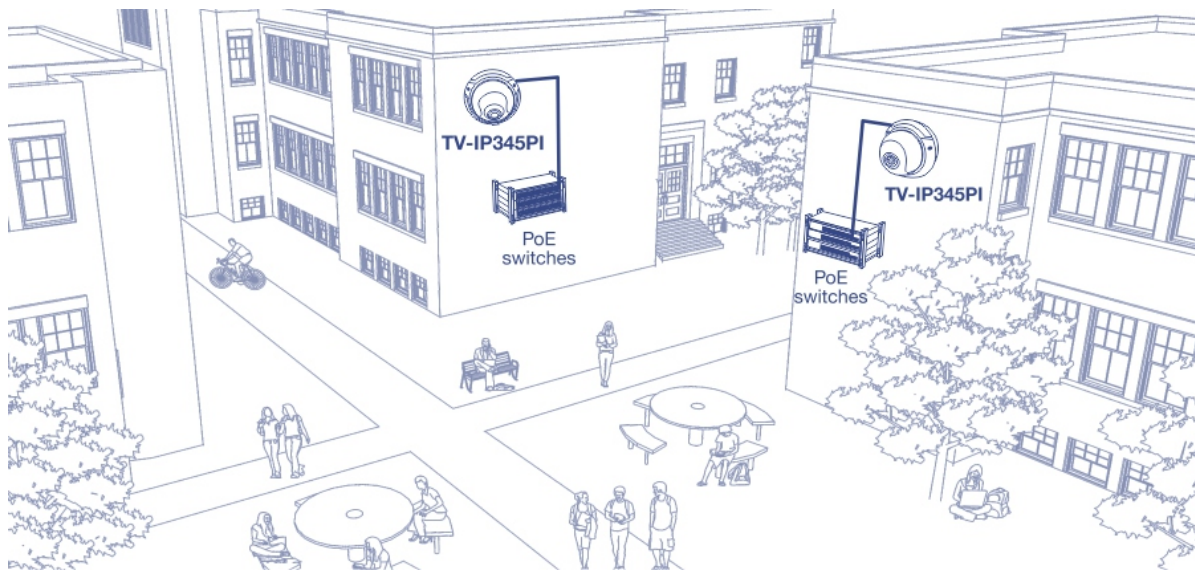

TRENDnet's Indoor/Outdoor 4MP H.265 Motorized Varifocal PoE IR Dome Network Camera, model TV-IP345PI, provides day and night surveillance with a night vision range of up to 30 meters (98 ft.). A built-in 2.8 – 12mm motorized varifocal lens allows you to adjust the field of view to meet your installation needs. This varifocal IP camera delivers year-round surveillance with an IP67 weather rated housing to withstand outdoor environments. Record up to 4MP HD video at 20 fps in a space saving H.265 compression format. View live video from the varifocal IP camera with included complimentary software and mobile apps.

Day/Night HD Surveillance

Powerful 4MP video in H.265 compression and 30m (98 ft.) night vision provide 24-hour surveillance.

Power over Ethernet (PoE)

PoE offers cost savings and the flexibility to install this outdoor IR varifocal IP camera up to 100m (328 ft.) from the PoE source equipment.

Varifocal Lens

A built-in 2.8 – 12mm motorized varifocal lens allows you to adjust the field of view from 98° – 28° to meet your installation needs.

NETWORKING SOLUTION

FEATURES

4 Megapixel

Varifocal IP camera records up to 4MP HD video (2560 x 1440) at 20 fps in the space saving H.265 compression format