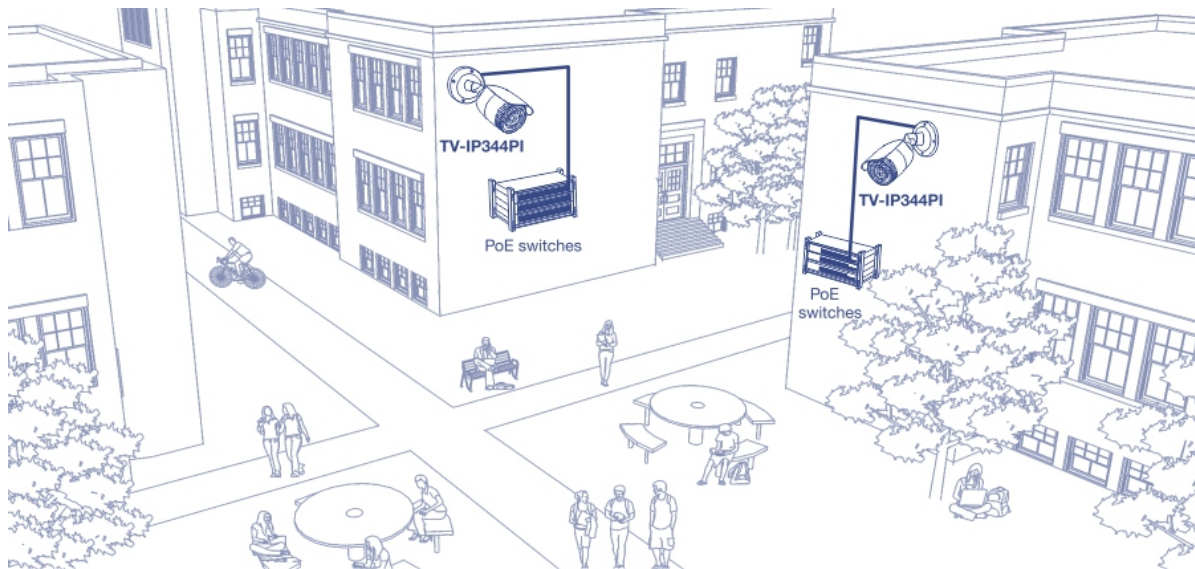

### Power over Ethernet (PoE)

PoE offers cost savings and the flexibility to install this outdoor varifocal surveillance camera up to 100m (328 ft.) from the PoE source equipment.

### Varifocal Lens

The varifocal surveillance camera has a built-in 2.8 – 12mm motorized varifocal lens that allows you to adjust the field of view to meet your installation needs.

## NETWORKING SOLUTION