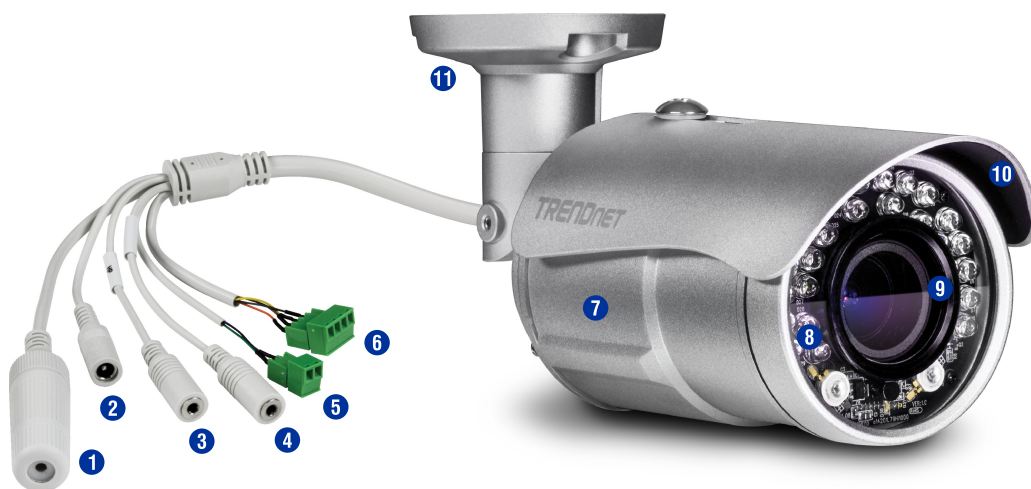

TRENDnet's Indoor / Outdoor 4 MP Varifocal PoE IR Network Camera, model TV-IP344PI, provides powerful 4 MP HD night vision at 30 fps in complete darkness for up to 30 m (100 ft.). This IP66 weather rated camera features auto-focus / optical zoom which provides installation flexibility and time savings. Use the included pro-grade software to manage up to 32 TRENDnet cameras or download the free iOS® or Android™ mobile app.

4 MP HD Surveillance

4 MP H.264 HD Video @ 30 fps and 30 m (100 ft.) night vision provides high-resolution 24-hour surveillance.

Enhanced Viewing

Adjustable mounting base allows users to capture the precise viewing field and 4.2x optical zoom with auto-focus enhances the image to provide better detail and clarity.

Outdoor Ready

Built for extreme environments with an IP66 weather rating and an operating temperature range of -20 to 60 °C (-4 to 140 °F).

Networking Solution

- 1 10/100 Mbps PoE port
- 2 Optional power port
- 3 Speaker port
- 4 Microphone port
- 5 Grounding
- 6 GPIO
- 7 IP66 rated
- 8 IR LEDs
- 9 Motorized varifocal lens
- 10 Adjustable sun visor
- 11 Mounting bracket

Device Interface

- 10/100 Mbps PoE port
- Micro SD card slot
- IR LEDs
- 3.5 mm microphone jack
- 3.5 mm speaker jack
- GPIO terminal
- Power jack

Housing

- IP66 rated
- Adjustable sun visor
- Adjustable mounting bracket can pivot 180 and rotate 360 degrees