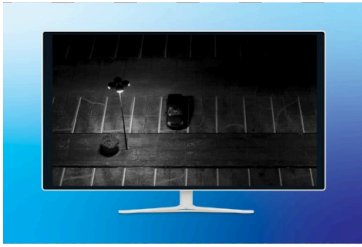

Night Vision HD Surveillance

Night-time viewing up to 30 meters (98 ft.) away, with night vision infrared (IR) LEDs that dynamically adjusts as needed.