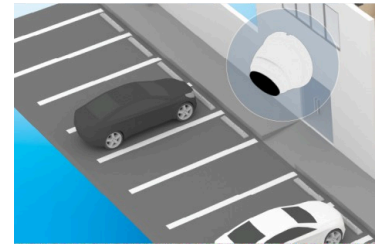

Night Vision HD Surveillance

Night-time viewing up to 30 meters (98 ft.) away, with night vision infrared (IR) LEDs that dynamically adjusts as needed.

Power over Ethernet (PoE)

PoE offers cost savings and the flexibility to install this 5MP turret camera up to 100m (328 ft.) from the PoE source equipment.

Outdoor Ready

Built for outdoor environments with an IP66 weather rating and an operating temperature range of -30° – 50° C (-22° – 122° F).

NETWORKING SOLUTION