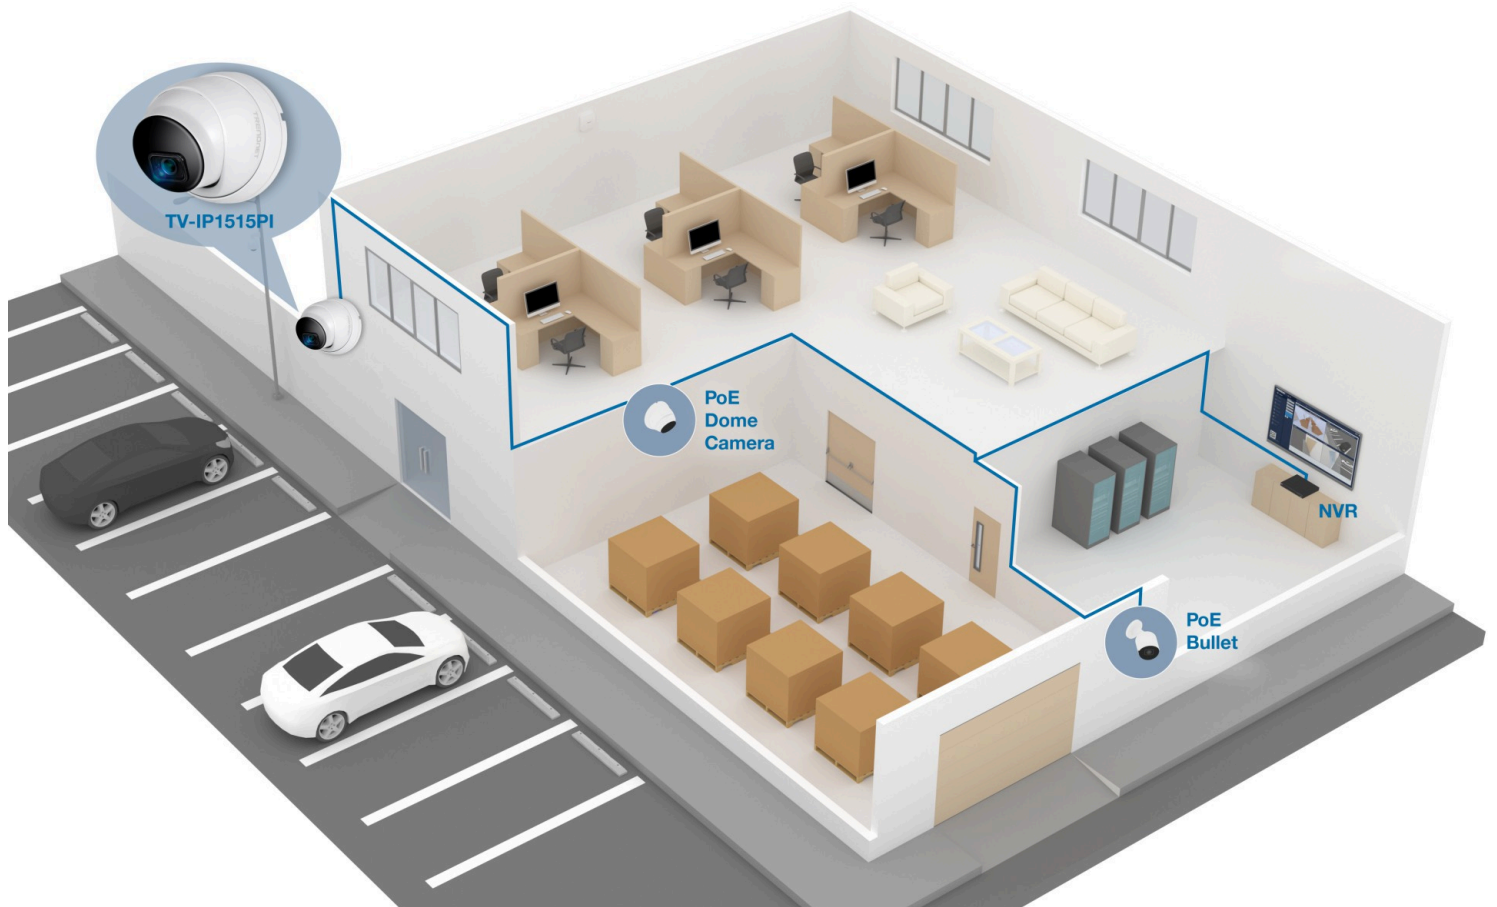

NETWORKING SOLUTION