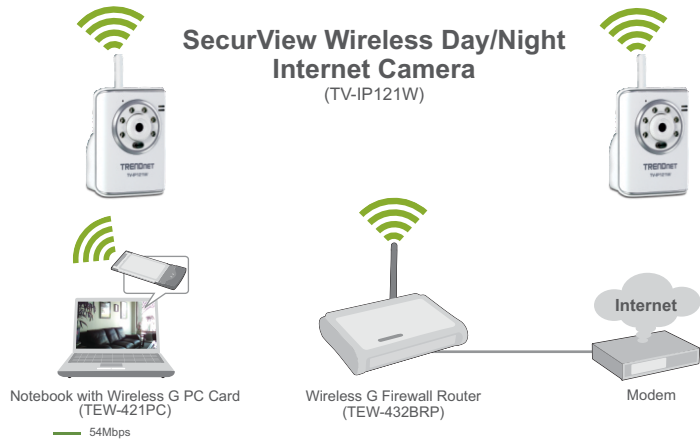

La videocamera IP wireless SecurView Day/Night TV-IP121W [A1.0R]

Soluzione della rete

Contenuto della confezione

- TV-IP121W
- Guida di installazione rapida multi-lingue
- CD-ROM contenente l'Utility
- Cavo Fast Ethernet Cat. 5.9 da 1,8 metri
- Kit di montaggio
- Alimentatore di corrente (5V DC, 2.5A)

Prodotti correlati

TV-H110	Alloggiamento telecamera da esterni con ventola e riscaldatore
TV-IP422W	Server telecamera wireless Giorno/Notte Pan/Tilt con audio a 2 vie
TV-IP312W	Internet Camera Server wireless giorno/notte con audio bidirezionale

INFORMAZIONI DI CONTATTO

TRENDnet®

20675 Manhattan Place, Torrance, CA 90501 USA

Tel: 1-310-961-5500

Fax: 1-310-961-5511

Web: www.trendnet.com

Email: sales@trendnet.com

Per ordinare prego denomi:

1-888-326-6061