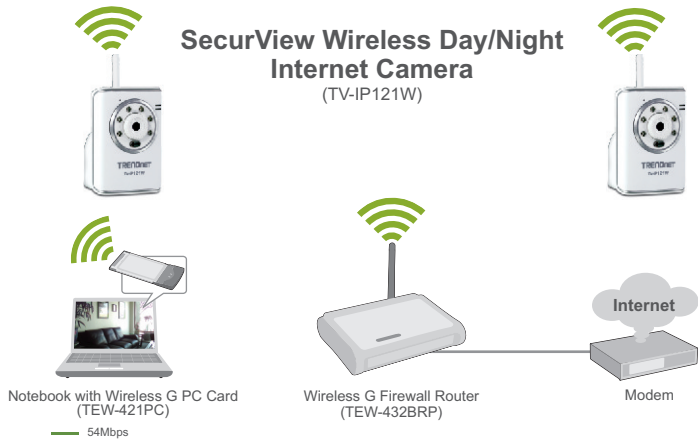

SecurView Wireless Day/Night Internet Camera TV-IP121W [A1.0R]

NETWORK SOLUTIONS

PACKAGE CONTENTS

- TV-IP121W
- Multi-Language Quick Installation Guide
- CD-ROM (Utility & User's Guide)
- Cat.5 Ethernet cable (1.8m / 5.9ft)
- Mounting kit
- Power adapter (5V DC, 2.5A)

RELATED PRODUCTS

TV-H110	Internet Camera Server
TV-IP422W	SecurView Wireless Day/Night Pan/Tilt/Zoom Internet Camera
TV-IP312W	SecurView Wireless Day/Night Internet Camera

ORDERING INFORMATION

TRENDnet

20675 Manhattan Place, Torrance, CA 90501 USA

Tel: 1-310-961-5500

Fax: 1-310-961-5511

Web: www.trendnet.com

Email: sales@trendnet.com

To Order Please Call:

1-888-326-6061