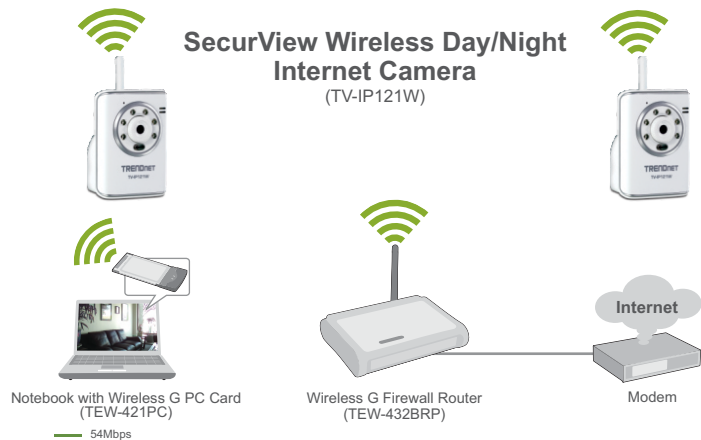

SecurView Wireless Day/Night Internet Camera TV-IP121W [A1.0R]

NETWORK SOLUTIONS

PACKAGE CONTENTS

- TV-IP121W
- Multi-Language Quick Installation Guide
- CD-ROM (Utility & User's Guide)
- Cat.5 Ethernet cable (1.8m / 5.9ft)
- Mounting kit
- Power adapter (5V DC, 2.5A)

RELATED PRODUCTS

TV-H110	Internet Camera Server
TV-IP422W	SecurView Wireless Day/Night Pan/Tilt/Zoom Internet Camera
TV-IP312W	SecurView Wireless Day/Night Internet Camera

ORDERING INFORMATION

TRENDnet®

20675 Manhattan Place, Torrance, CA 90501 USA

Tel: 1-310-961-5500

Fax: 1-310-961-5511

Web: www.trendnet.com

Email: sales@trendnet.com

To Order Please Call:

1-888-326-6061