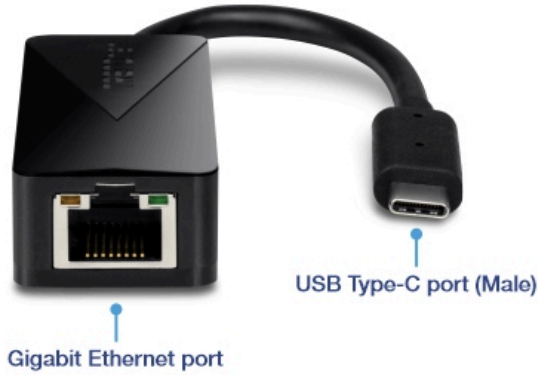

FEATURES

Easy Setup

Simple installation in minutes

Compact Design

The low-profile compact design is ideal for on-the-go users and professionals

Integrated Cable

Features integrated 12.7cm (5 in.) USB 3.1 (Type-C) cable

USB Powered

No power adapter required—this compact adapter is powered via USB