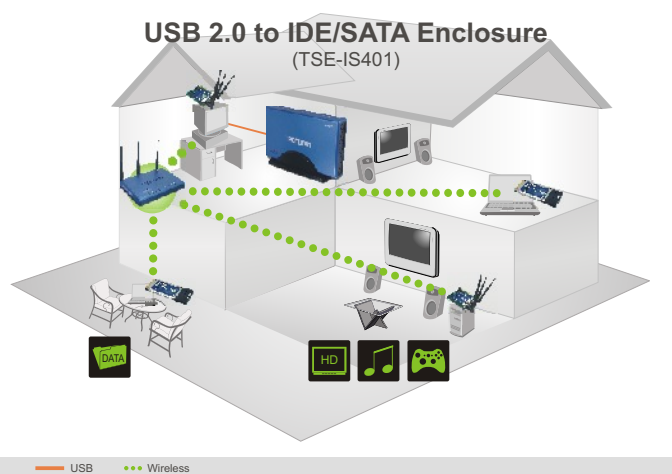

## **USB 2.0 IDE/SATA Storage Enclosure TSE-IS401**

The 1-Bay USB 2.0 to IDE/SATA Enclosure allows users to use IDE or SATA hard drives over a USB 2.0 connection. . It works with most 3.5" IDE and SATA I and II hard drives. This device provides a simple, yet powerful data transfer and backup solution.

### **FEATURES**

- Compliant with Serial ATA II electrical specification 1.0
- Connects to 3.5" SATA II or SATA Hard Drives
- Compliant with USB 2.0 and 1.1 specifications
- Support USB 2.0 data transfer rate of up to 480Mbps
- Compliant with USB mass storage class, bulk-only transport specification
- Compliant with Windows 98SE/ME/2000/XP and Mac OS 8.6 or later Operation System
- Plug & Play and Easy Installation
- 2-Year Warranty

# USB 2.0 IDE/SATA Storage Enclosure

### PACKAGE CONTENTS

- TSE-IS401
- Multi-Language Quick Installation Guide
- CD-ROM (User's Guide & Utility)
- Power Adapter (12V DC, 2 A)
- USB Cable