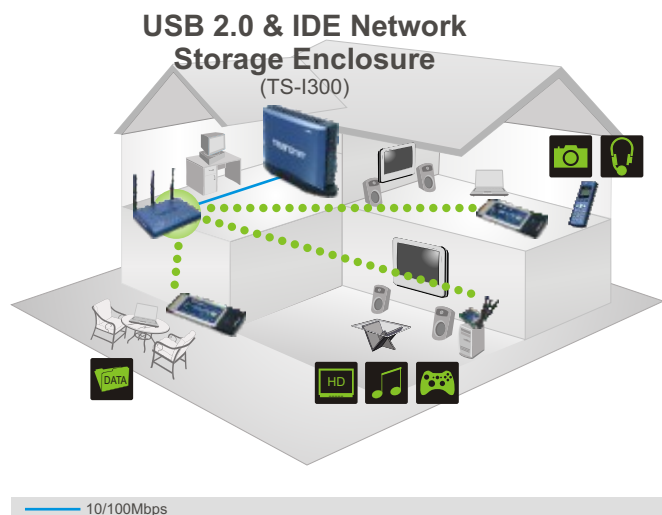

## USB 2.0 & IDE Network Storage Enclosure TS-1300

The USB 2.0 IDE Network Storage Enclosure is perfect for adding storage to your network. It includes a Web based utility for simple configuration and management. Most major operating systems are supported. The USB 2.0 IDE Network Storage Enclosure is a simple and secure solution for expanding network storage.

### FEATURES

- Built-in one 10/100Mbps Auto-MDIX Fast Ethernet LAN port
- Embedded one 3.5" IDE Hard Drive bay (HD not included)
- Supports Hard Drive up to 400G
- Built-in two USB 2.0 port for additional storage devices
- Support two modes: Open mode and Account Mode
- Provides FTP Server for remote access
- High security support with IP address filtering to ALLOW or DENY access
- Support USB storage devices such as hard-disk, flash disk and CD-ROM
- Schedule downloads with FTP or HTTP without turning on the PC
- Provides email notification service when HD is full, critical error or modification information
- Support real time clock (RTC) and UPnP for Windows XP
- Compliant with Windows 98(SE)/ME/NT/2000/XP and Linux SMB Operation System
- Provides Easy-Search utility for different IP domain setting
- 2-Year Warranty

# USB 2.0 & IDE Network Storage Enclosure

## PACKAGE CONTENTS

- TS-I300
- Multi-Language Quick Installation Guide
- CD-ROM (User's Guide & Utility)
- RJ-45 Cable
- Power Adapter (12V DC, 3 A)