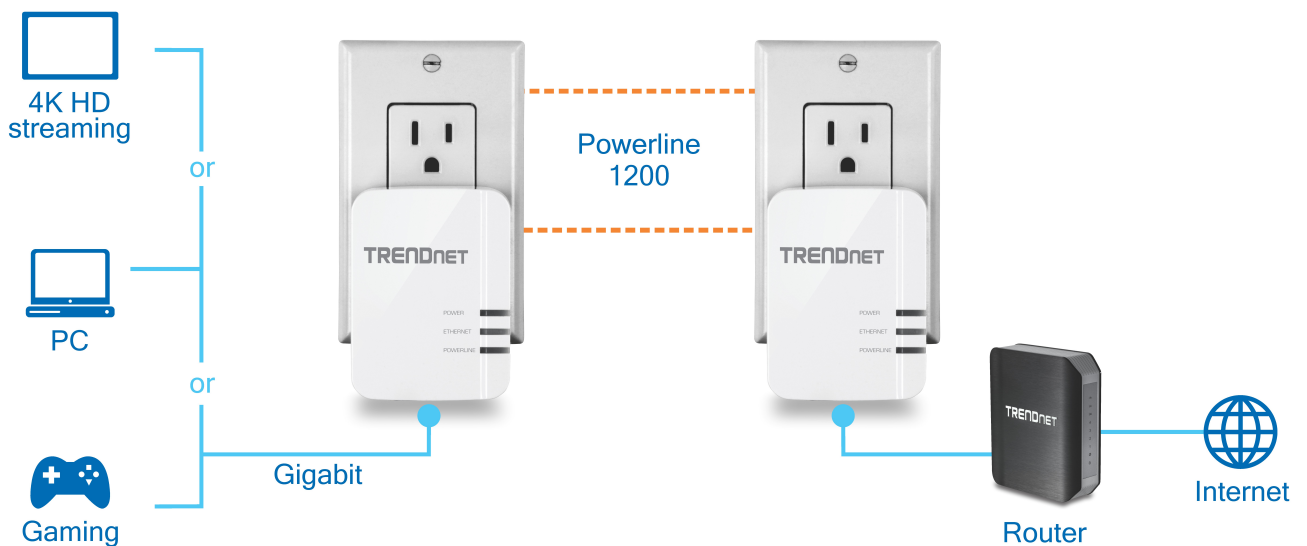

Networking Solution