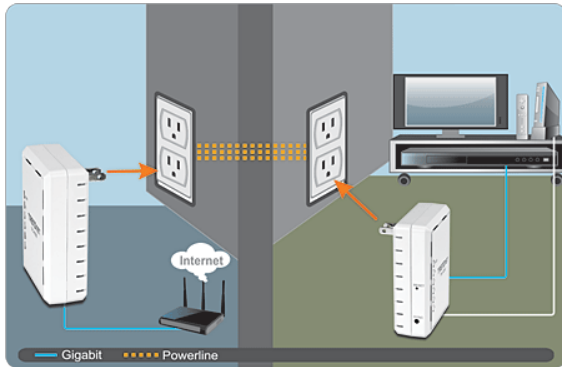

4-Port 500 Powerline AV Adapter

TPL-405E (v1.0R)

NETWORKING SOLUTIONS

PACKAGE CONTENTS

TPL-405E

Quick Installation Guide

CD-ROM (Utility & User's Guide)

Network cable (1.5 m / 5 ft.)

RELATED PRODUCTS

TEW-692GR	N900 Dual Band Wireless Router
TPL-401E2K	Powerline 500 AV Adapter Kit
TPL-402E2K	Powerline 500 AV Adapter Kit with Built-In Outlet

CONTACT INFORMATION

TRENDnet

20675 Manhattan Place, Torrance, CA 90501 USA

Tel: 1-310-961-5500

Fax: 1-310-961-5511

Web: www.trendnet.com

Email: sales@trendnet.com

1-888-326-6061