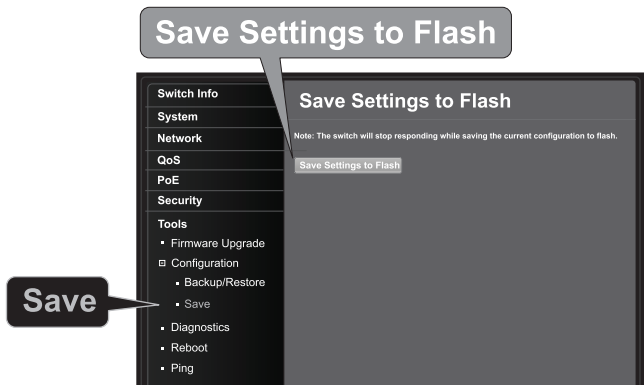

9. Nell'elenco a sinistra clicca **Strumenti** poi clicca su **Configurazione** e successivamente clicca su **Salva**.

10. Cliccare **Save Settings to Flash** (tasto).

11. Cliccare **OK**.