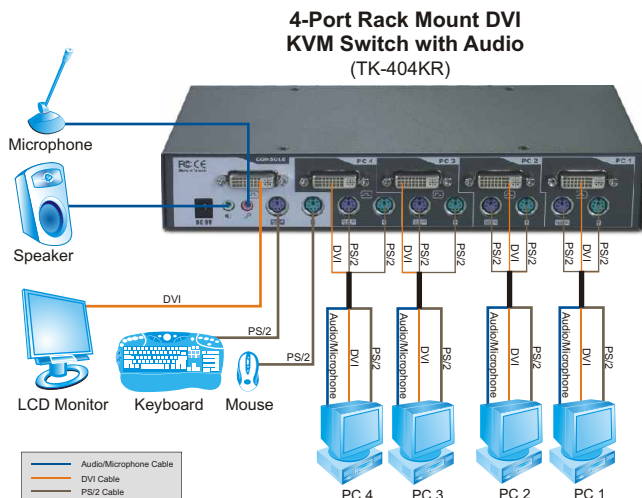

TK-404KR

4-Port Rack Mount DVI KVM Switch w/ Audio

SPECIFICATIONS

PC Port Connector:

- 4 x PS/2 Keyboard 6-pin Mini Din (Female)
- 4 x PS/2 Mouse 6-pin Mini Din (Female)
- 4 x DVI-I Single Link (Female)

Console Ports Connector:

- 1 x PS/2 Keyboard 6-pin Mini Din (Female)
- 1 x PS/2 Mouse 6-pin Mini Din (Female)
- 1 x DVI-I Single Link (Female)
- 1 x 3.5mm Audio in/out jack
- 1 x 3.5mm Microphone in/out jack

PC Selection:

- Push Buttons or Hot-Key Commands

Keyboard/Mouse Emulation:

- PS/2

Display Resolution:

- 1600 x 1200

Cable:

- 4 sets of DVI-I Dual Link KVM Cable (1.8m/6ft)

To KVM

- PS/2 Keyboard 6-pin Mini Din (Male)
- PS/2 Mouse 6-pin Mini Din (Male)
- DVI-I Dual Link (Male)

To PC

- PS/2 Keyboard 6-pin Mini Din (Male)
- PS/2 Mouse 6-pin Mini Din (Male)
- DVI-I Dual Link (Male)
- Audio connector (Male)
- Microphone connector (Male)

Power:

- 9V DC, 1A External Power Adapter

Dimensions:

- 220 x 100 x 45mm (8.7 x 3.9 x 1.8 inches)

Weight:

- 1000 g (35.2 oz.)

Temperature:

- Operating: 0° ~ 40°C (32° ~ 104° F);
- Storage: -20° ~ 60°C (-4° ~ 140° F)

Humidity:

- 0%~90% RH, Non-Condensing

Certifications:

- FCC, CE

NETWORKING SOLUTIONS

To Order Please Call:
1-888-326-6061

RELATED PRODUCT

*** **TK-204K:** 2-Port High Quality DVI KVM Switch w/Audio

ORDERING INFORMATION

TRENDware International, Inc.

3135 Kashiwa Street
Torrance, CA. 90505. USA

Tel: 310-891-1100

Fax: 310-891-1111

Web: www.TRENDNET.com

Email: sales@trendware.com

TRENDnet
TRENDware, USA