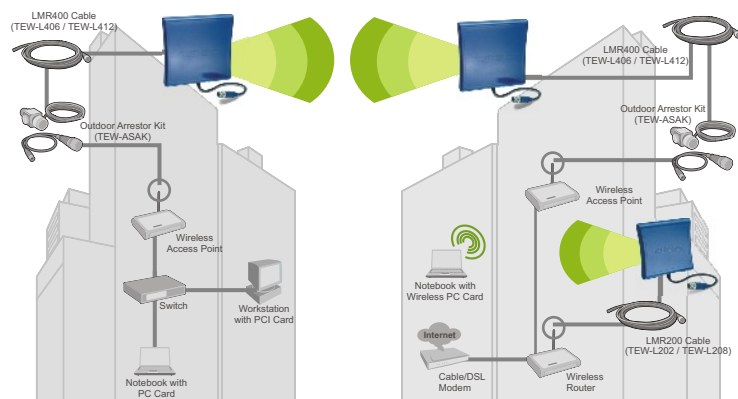

14dBi Indoor/ Outdoor High-Gain Directional Antenna

TEW-AO14D

SPECIFICATIONS

Hardware	
Frequency range	• 2.4 ~ 2.5 GHz
Antenna Gain	• 14dBi
VSWR	• 1.5:1 Max
Polarization	• Linear, Vertical
HPBW/ Horizontal	• 30°
HPBW/ Vertical	• 30°
Front to Back Ratio	• 15dB
Power Handling	• 50W (cw)
Impedance	• 50 Ohms
Connector	• N-Type Female
Survival Wind Speed	• 216 km/hr (134 miles/hr)
Lightning protection	• DC ground
Radome Material	• ABS
Dimension	• 225 x 228 x 30 mm (8.9 x 9.0 x 1.2 in.)
Weight	• 450 g (15.9 oz.)
Temperature	• -40° C ~ 80° C (-40° F ~ 176° F)

* Note: For optimal results in extending your wireless range with wireless antenna installations, we recommend that you consult a professional installer for site survey, safety precautions, and proper installation.

NETWORKING SOLUTIONS

14dBi Indoor/ Outdoor High-Gain Directional Antenna (TEW-AO14D)

PACKAGE CONTENTS

- TEW-AO14D
- Multi-Language Quick Installation Guide
- Mounting Guide
- Mounting Kit

RELATED PRODUCTS

TEW-AO080	8dBi Outdoor Omni-Directional Antenna
TEW-AO100	10dBi Outdoor Omni-Directional Antenna
TEW-AO09D	9dBi Indoor/ Outdoor High-Gain Directional Antenna

ORDERING INFORMATION

TRENDnet®

20675 Manhattan Place, Torrance, CA 90501 USA

Tel: 1-310-961-5500

Fax: 1-310-961-5511

Web: www.trendnet.com

Email: sales@trendnet.com

To Order Please Call:

1-888-326-6061