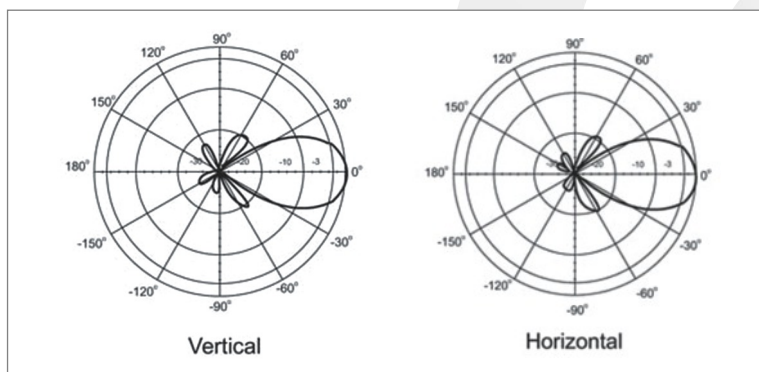

14dBi Outdoor High-Gain Directional Antenna TEW-AO14D

TEW-AO14D Outdoor High-Gain Directional Antenna provides long distance point-to-point connectivity for your wireless network. As an optional antenna for your IEEE 802.11b/g 2.4GHz wireless network equipment, you can install it outdoors for long distance point-to-point connections, or install indoors to blast through building obstructions. Enjoy the benefits of wireless connectivity at greater distances and with more reliable throughput throughout your indoor or outdoor wireless zone.

PATTERNS

*Due to the bisymmetrical nature of WiFi, the client segment may also require a high gain antenna.

14dBi Indoor/ Outdoor High-Gain Directional Antenna

TEW-AO14D

SPECIFICATIONS

Hardware	
Frequency range	• 2.4 ~ 2.5 GHz
Antenna Gain	• 14dBi
VSWR	• 1.5:1 Max
Polarization	• Linear, Vertical
HPBW/ Horizontal	• 30°
HPBW/ Vertical	• 30°
Front to Back Ratio	• 15dB
Power Handling	• 50W (cw)
Impedance	• 50 Ohms
Connector	• N-Type Female
Survival Wind Speed	• 216 km/hr (134 miles/hr)
Lightning protection	• DC ground
Radome Material	• ABS
Dimension	• 225 x 228 x 30 mm (8.9 x 9.0 x 1.2 in.)
Weight	• 450 g (15.9 oz.)
Temperature	• -40° C ~ 80° C (-40° F ~ 176° F)