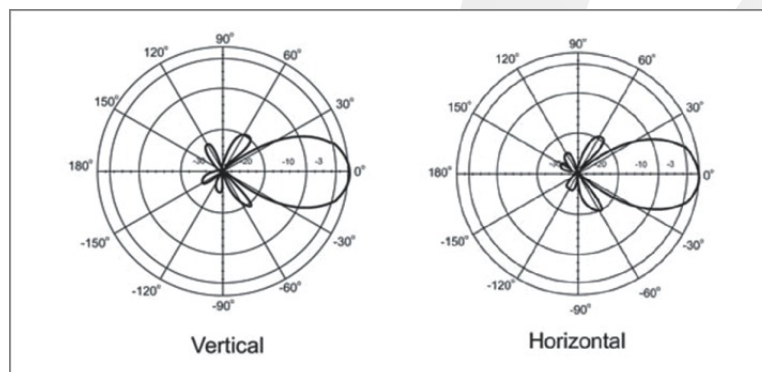

14dBi Outdoor High-Gain Directional Antenna TEW-AO14D

TEW-AO14D Outdoor High-Gain Directional Antenna provides long distance point-to-point connectivity for your wireless network. As an optional antenna for your IEEE 802.11b/g 2.4GHz wireless network equipment, you can install it outdoors for long distance point-to-point connections, or install indoors to blast through building obstructions. Enjoy the benefits of wireless connectivity at greater distances and with more reliable throughput throughout your indoor or outdoor wireless zone.

PATTERNS

*Due to the bisymmetrical nature of WiFi, the client segment may also require a high gain antenna.

14dBi Indoor/ Outdoor High-Gain Directional Antenna

TEW-AO14D

SPECIFICATIONS

Hardware	
Frequency range	• 2.4 ~ 2.5 GHz
Antenna Gain	• 14dBi
VSWR	• 1.5:1 Max
Polarization	• Linear, Vertical
HPBW/ Horizontal	• 30°
HPBW/ Vertical	• 30°
Front to Back Ratio	• 15dB
Power Handling	• 50W (cw)
Impedance	• 50 Ohms
Connector	• N-Type Female
Survival Wind Speed	• 216 km/hr (134 miles/hr)
Lightning protection	• DC ground
Radome Material	• ABS
Dimension	• 225 x 228 x 30 mm (8.9 x 9.0 x 1.2 in.)
Weight	• 450 g (15.9 oz.)
Temperature	• -40° C ~ 80° C (-40° F ~ 176° F)