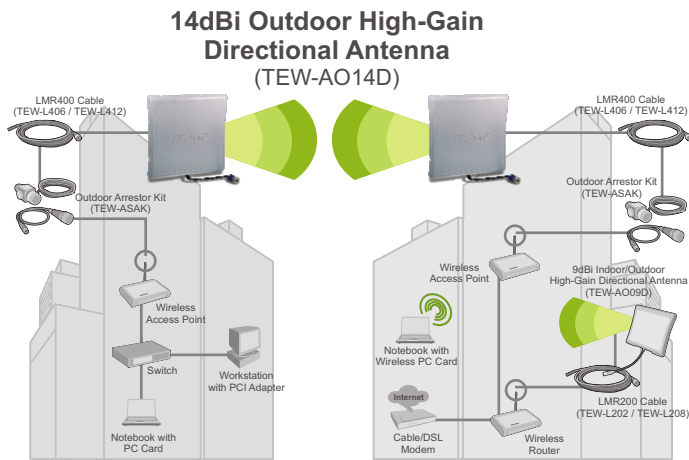

14dBi Indoor/ Outdoor High-Gain Directional Antenna

TEW-AO14D

SPECIFICATIONS

Hardware	
Frequency range	• 2.4 ~ 2.5 GHz
Antenna Gain	• 14dBi
VSWR	• 1.5:1 Max
Polarization	• Linear, Vertical
HPBW/ Horizontal	• 30°
HPBW/ Vertical	• 30°
Front to Back Ratio	• 15dB
Power Handling	• 50W (cw)
Impedance	• 50 Ohms
Connector	• N-Type Female
Survival Wind Speed	• 216 km/hr (134 miles/hr)
Lightning protection	• DC ground
Radome Material	• ABS
Dimension	• 225 x 228 x 30 mm (8.9 x 9.0 x 1.2 in.)
Weight	• 450 g (15.9 oz.)
Temperature	• -40° C ~ 80° C (-40° F ~ 176° F)

* Note: For optimal results in extending your wireless range with wireless antenna installations, we recommend that you consult a professional installer for site survey, safety precautions, and proper installation.

NETWORKING SOLUTIONS

PACKAGE CONTENTS

- TEW-AO14D
- Multi-Language Quick Installation Guide
- Mounting Guide
- Mounting Kit

RELATED PRODUCTS

TEW-AO080	8dBi Outdoor Omni-Directional Antenna
TEW-AO100	10dBi Outdoor Omni-Directional Antenna
TEW-AO09D	9dBi Indoor/ Outdoor High-Gain Directional Antenna

ORDERING INFORMATION

TRENDnet®

20675 Manhattan Place, Torrance, CA 90501 USA

Tel: 1-310-961-5500

Fax: 1-310-961-5511

Web: www.trendnet.com

Email: sales@trendnet.com

To Order Please Call:

1-888-326-6061