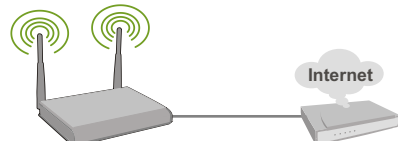

108Mbps Wireless Router  
(TEW-611BRP)

Cable/DSL  
Modem  
Internet

— USB — 108Mbps Wireless