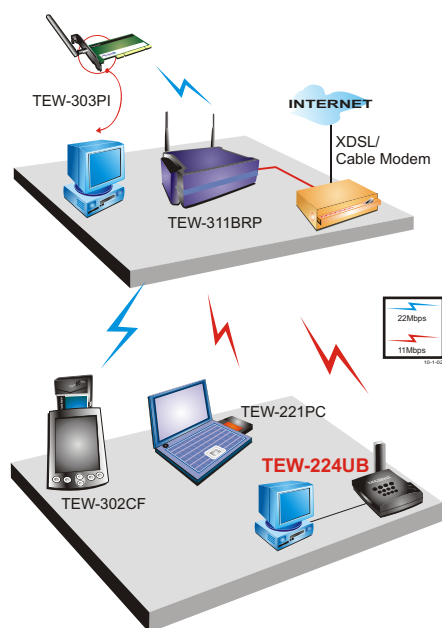

TEW-224UB **11Mbps Wireless USB Network Adapter**

TRENDnet's TEW-224UB 11Mbps Wireless USB Network Adapter is the latest USB device for wireless network applications. Complying with IEEE 802.11b standard, this USB Wireless Adapter implements four high-extensive data rates of 1, 2, 5.5 and 11Mbps with automatic rate selection for fast and reliable wireless data communication. Designed for desktop PC's and Laptops with USB support, TRENDnet's TEW-224UB is fully mobile and roams seamlessly from Access Point to Access Point. This adapter allows users to create a wireless Local Area Network or connect to the wired Ethernet network at home or at the office with coverage up to 300 meters!

Humidity:

- Max. 95% (Non-condensing)

Certification:

- FCC, CE

NETWORKING SOLUTIONS

RELATED PRODUCT

- ➡➡➡ **TEW-221PC:** 11Mbps Wireless CardBus PCMCIA Network Adapter
- ➡➡➡ **TEW-223PI:** 11Mbps Wireless PCI Network Adapter
- ➡➡➡ **TEW-224UB:** 11Mbps Wireless USB Network Adapter
- ➡➡➡ **TEW-303PI:** 22/11Mbps Wireless PCI Network Adapter
- ➡➡➡ **TEW-310APB:** 22/11Mbps Wireless Access Point + Bridge
- ➡➡➡ **TEW-311BRP:** 22/11Mbps Wireless Broadband Router + Access Point
- ➡➡➡ **TEW-PS3:** 3-port Wireless Ethernet Print Server