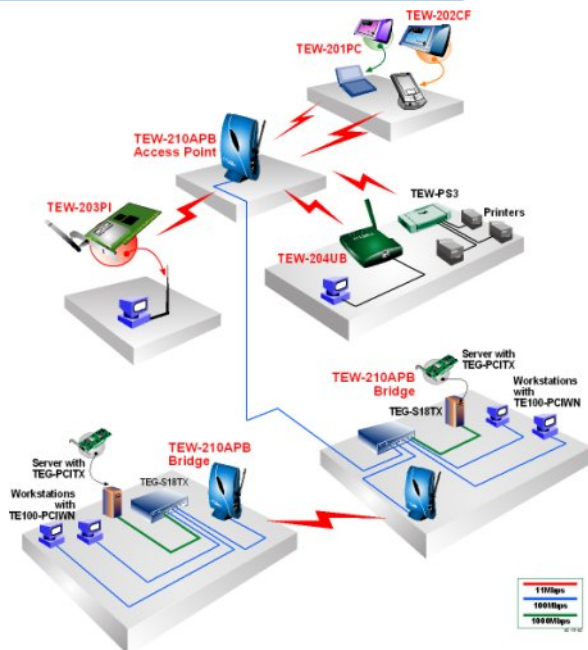

TEW-202CF

11Mbps Wireless CompactFlash Network Card

SPECIFICATIONS

Adapter Type:

- CompactFlash Type-II

Standards:

- IEEE 802.11b

Data Rate:

- 11Mbps, 5.5Mbps, 2Mbps, 1Mbps

Module Technique:

- Direct Sequence Spread Spectrum (DSSS), CCK, DQPSK, DBPSK

Antenna:

- Internal ceramic Antenna

Media Access Protocol:

- CSMA/CA with ACK

LED Indicator:

- Power, Link

Frequency:

- 2.4 to 2.4835GHz (Industrial Scientific Medical Band)

Output Power:

- 15dBm (typical)

Receiving Sensitivity:

- 10-5 BER @ -81 dbm (11Mbps) min.

Power Consumption:

- 3.3V, 240mA (typical), 300mA max.

Channels:

- 11 Channels (US & Canada)

Dimensions:

- 56 x 43 x 5 mm
  (2.12 x 1.69 x 0.20 inch)

Weight:

- 18g (0.65oz.)

Temperature:

- Operating: 0° ~ 55° C (32° ~ 131° F)
- Storage: -20° ~ 65° C (-4° ~ 149° F)

Humidity:

- Max. 95% (Non-condensing)

Certification:

- FCC, CE

NETWORKING SOLUTIONS

To Order Please Call:
1-888-326-6061

PRODUCT INFORMATION

- TEW-201PC 11Mbps Wireless PCMCIA Network Adapter
- TEW-202CF: 11Mbps Wireless CompactFlash Network Adapter
- TEW-203PI: 11Mbps Wireless PCI Network Adapter
- TEW-204UB: 11Mbps Wireless USB Network Adapter
- TEW-210APB: 11Mbps Wireless Access Point + Bridge
- TEW-211BRP: 11Mbps Wireless Broadband Router + Access Point
- TEW-PS3: 3-port Wireless Ethernet Print Server
- TEW-IA040: 4.0 dBi 2.4GHz ISM Band Omni Directional Antenna (with Reverse SMA Connector)
- TEW-IA06D: 6.0 dBi 2.4GHz ISM Band Patch Antenna (with Reverse SMA Connector)
- TEW-OA14D: 14dBi Directional Antenna (outdoor) for IEEE 802.11b 2.4 GHz ISM Band
- TEW-2000F: N-Type Male to Reverse SMA Female Antenna Cable (2 meters) for Outdoor Antenna

ORDERING INFORMATION

TRENDware International, Inc.
3135 Kashiwa Street
Torrance, CA. 90505. USA
Tel: 310-891-1100
Fax: 310-891-1111
Web: www.TRENDNET.com
Email: sales@trendware.com