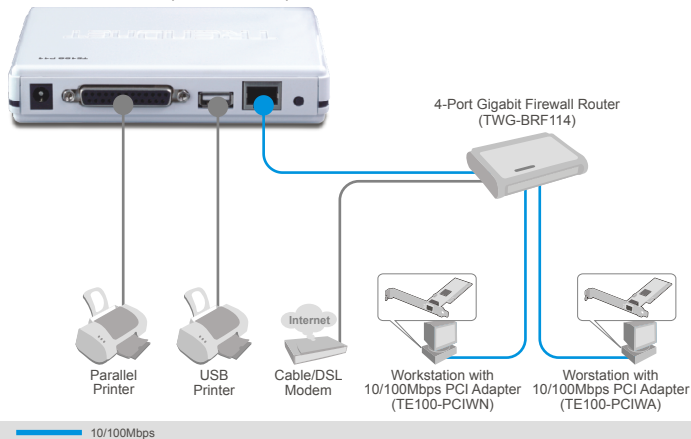

2-Port USB/Parallel Print Server

TE100-P11 (v1.0R)

The 2-Port USB/Parallel Print Server turns most standalone USB and Parallel printers into shared resources on your network.

Increase office efficiency by sharing older Parallel port printers and newer USB port printers with everyone on the Local Area Network (LAN).

2-Port USB/Parallel Print Server

TE100-P11 (V1.0R)

SPECIFICATIONS

Hardware	
Standards	• Wired: IEEE 802.3 10Base-T, IEEE 802.3u 100Base-TX
Printer Interface	• USB 2.0, 1.1 compliant, USB Type A port, DB- 25 parallel port
LAN Port	• 1 x 10/100Mbps Auto-Negotiation RJ-45 port
Diagnostic LEDs	• Power, Ethernet, Printer 1, Printer 2
TCP/IP Protocol Supported	• TCP/IP, DHCP, NetBEUI, and Appletalk
Supported OS	• Windows 7(32-bit)/Vista(32-bit)/2003 Server/XP/2000, Mac OS
Management	• Windows based utility or Web based configuration
Power	• 5V DC 2A external power adapter
Power Consumption	• 1.2W max (with one printer connector)
Dimensions	• 135 x 105 x 30mm (4.3 x 4.1 x 1.1 inches)
Weight	• 200g (7oz.)
Temperature	• Operating: 0°~40°C (32°~104°F) • Storage: -25°~70°C (-4°~158°F)
Humidity	• 10%~85% (non-condensing)

NETWORKING SOLUTIONS

2-Port USB/Parallel Print Server (TE100-P11)

PACKAGE CONTENTS

- TE100-P11
- Multi-Language Quick Installation Guide
- CD-ROM (Utility and User's Guide)
- Power adapter (5V DC, 2A)

RELATED PRODUCTS