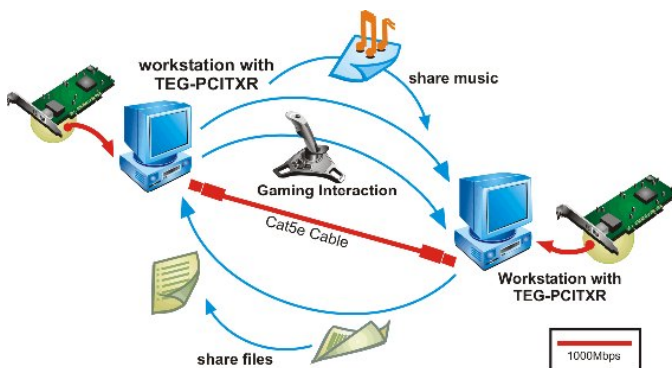

NETWORKING SOLUTIONS

ORDERING INFORMATION

TRENDware International, Inc.
3135 Kashiwa Street
Torrance, CA. 90505. USA
Tel: 310-891-1100
Fax: 310-891-1111
Web: www.TRENDNET.com
Email: sales@trendware.com

**To Order Please Call:
1-888-326-6061**