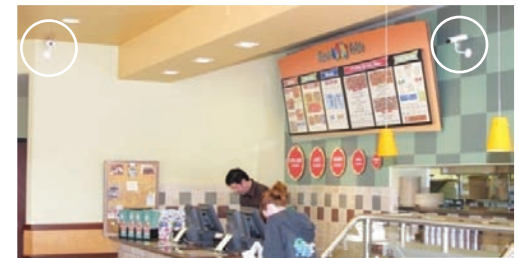

A TRENDnet 24-Port 10/100Mbps Web Smart PoE Switch with 4 Gigabit Ports and 2 Mini-GBIC Slots, model TPE-224WS, was installed in the manager's office. This PoE

Internet Camera

switch connects remote management software to the cameras while also powering them. From the TPE-224WS switch, 15 Category 5e Ethernet cables were installed above the restaurant's drop down ceiling to each respective camera location. This installation method, combined with the off white camera housing, produced a clean look that blends with the stylish interior design.

Key areas such as entry points, registers, the buffet, the kitchen, and customer dining zones were outfitted with 13 ProView PoE Internet Cameras, model TV-IP512P. Two SecurView PoE Dome Internet Cameras, model TV-IP252P, provide aerial views of cashier and dining areas.

Security personnel at Round Table Pizza headquarters are able to access, view, and manage the cameras in real time. Select cameras are programmed to continuously record during operating hours. Concurrently, all cameras will also