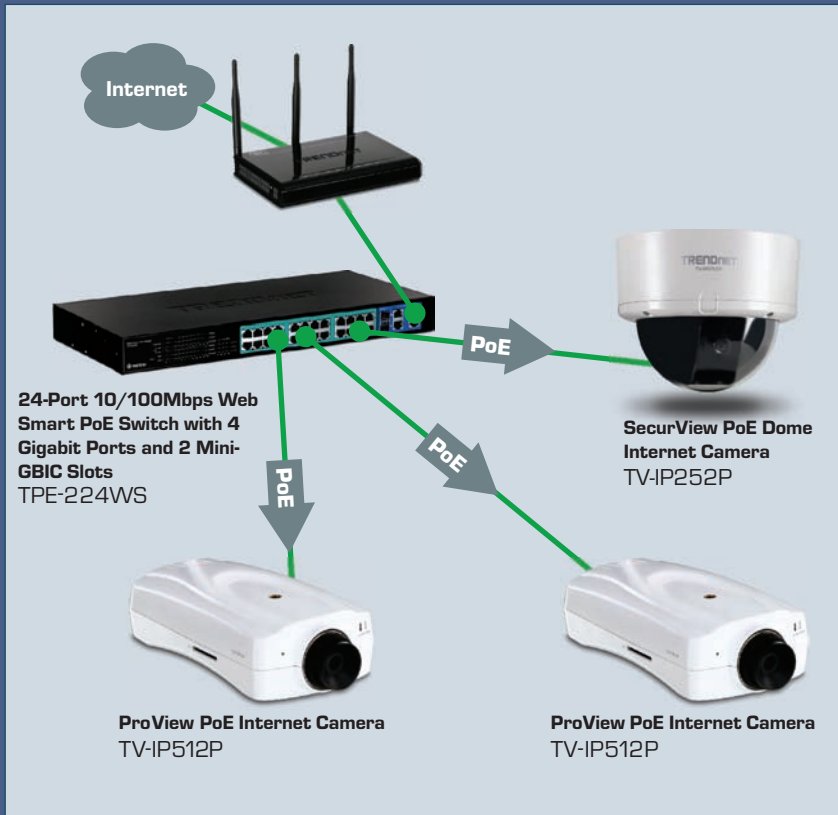

A surveillance system comprised of 15 TRENDnet Power over Ethernet Internet Cameras networked to a TRENDnet Power over Ethernet Web Smart switch, providing 24-hour security surveillance and motion detection support.

A TRENDnet 24-Port 10/100Mbps Web Smart PoE Switch with 4 Gigabit Ports and 2 Mini-GBIC Slots, model TPE-224WS, was installed in the manager's office. This PoE

Internet Camera

switch connects remote management software to the cameras while also powering them. From the TPE-224WS switch, 15 Category 5e Ethernet cables were installed above the restaurant's drop down ceiling to each respective camera location. This installation method, combined with the off white camera housing, produced a clean look that blends with the stylish interior design.