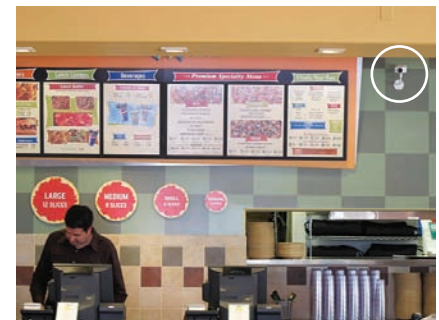

product quality and features of the two competing brands were comparable, the bottom line cost for the TRENDnet Internet camera solution was 60% lower than that of its competing proposal. Round Table opted to proceed with the TRENDnet installation based on comparable feature sets and a lower project cost.

The Solution

Tele Express sourced third party software to manage TRENDnet Internet cameras from its corporate headquarters. A Power over Ethernet or PoE camera installation was proposed to reduce installation time and related installation costs. PoE technology sends both power and data over a single Ethernet cable to a networked device. This eliminates the need to install Internet cameras near an electrical outlet or to extend electrical outlets to remote camera locations.

A TRENDnet 24-Port 10/100Mbps Web Smart PoE Switch with 4 Gigabit Ports and 2 Mini-GBIC Slots, model TPE-224WS, was installed in the manager's office. This PoE